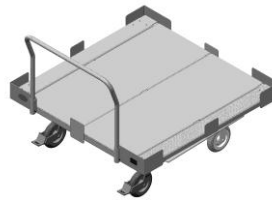

Designed for indoor areas only

Max. load capacity 750

E-Frame

Item no.	Product to be loaded Further description	Size / Wheel	Steering system
280000	2 trolleys 280001 Size 800 x 600 mm Or 1 trolley 280002 Size 1.200 x 800 mm	1.970 x 1.090 mm Polyurethane	Running-after 4 swivel wheels connected by steering linkage

Suited trolleys

Item no.	Product to be loaded Further description	Wheel	Load capacity
280001	Pallet cages & pallets 800 x 600 mm	Polyurethane	375 kg
280002	Pallet cages & pallets 1.200 x 800 mm	Polyurethane	750 kg

Further models / dimensions on request.

Subject to technical changes

Release 08/2017

TRANSPORT LOGISTICS MILKRUN

Axle-pivot steering system

Item no. 280003
E-Frame

Item no. 280002
Trolley
(picture similar)

C-Frame cart TRC / TRE II

Model Carry More® Quad-Steer-System

Suited for the quick and safe inner transport of trolleys and containers

The trolleys can be easily slid into or out of the C-frame cart

The trolley is fixed in the cell by a patented lifting and locking system