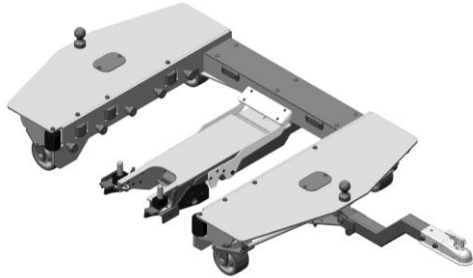

Designed for indoor areas only

Max. load capacity 750

E-Frame

Item no.	Product to be loaded Further description	Size / Wheel	Steering system
280000	2 trolleys 280001 Size 800 x 600 mm Or 1 trolley 280002 Size 1.200 x 800 mm	1.970 x 1.090 mm Polyurethane	Running-after 4 swivel wheels connected by steering linkage

Suited trolleys

Item no.	Product to be loaded Further description	Wheel	Load capacity
280001	Pallet cages & pallets 800 x 600 mm	Polyurethane	375 kg
280002	Pallet cages & pallets 1.200 x 800 mm	Polyurethane	750 kg

Further models / dimensions on request.

Subject to technical changes

Release 08/2017

TRANSPORT LOGISTICS MILKRUN

Axle-pivot steering system

Item no. 280003
E-Frame

Item no. 280002
Trolley
(picture similar)

C-Frame cart TRC / TRE II

Model Carry More® Quad-Steer-System

Suited for the quick and safe inner transport of trolleys and containers

The trolleys can be easily slid into or out of the C-frame cart

The trolley is fixed in the cell by a patented lifting and locking system