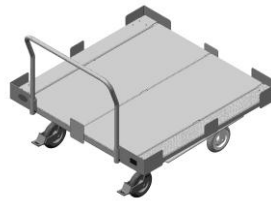

TRANSPORT LOGISTICS MILKRUN

C-Frame cart TRC / TRE I

Running-after system:

Item no. 280000
E-Frame

Item no. 28002
Trolley (picture similar)

Model Carry More® Center-Steer-System

Suited for the quick and safe inner transport of trolleys and containers

The trolleys can be easily slid into or out of the C-frame cart

The trolley is fixed in the cell by a patented lifting and locking system

The drawbar will be adjusted to your tractor

Different steering systems possible (running-after – axle-pivot steering)

Designed for indoor areas only

Max. load capacity 750

E-Frame

Item no.	Product to be loaded Further description	Size / Wheel	Steering system
280000	2 trolleys 280001 Size 800 x 600 mm Or 1 trolley 280002 Size 1.200 x 800 mm	1.970 x 1.090 mm Polyurethane	Running-after 4 swivel wheels connected by steering linkage

Model Carry More® Quad-Steer-System

Suited for the quick and safe inner transport of trolleys and containers

The trolleys can be easily slid into or out of the C-frame cart

The trolley is fixed in the cell by a patented lifting and locking system